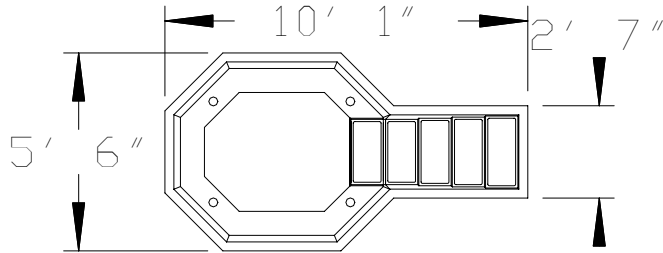

Model — 7

Weight: D/E 350lbs.
S/E 325lbs.

Capacity: D/E 725 gallons
S/E 700 gallons

Model 7 CG

Step Location Points

Side View

Model 7 C

Model 7 B