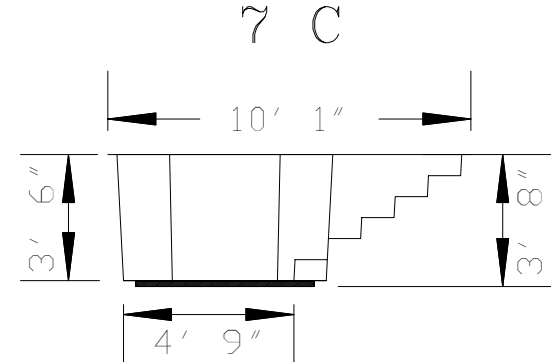

Side View

CHURCH
OUTLET

800-736-3113
www.churchoutlet.com

Not Available with a window