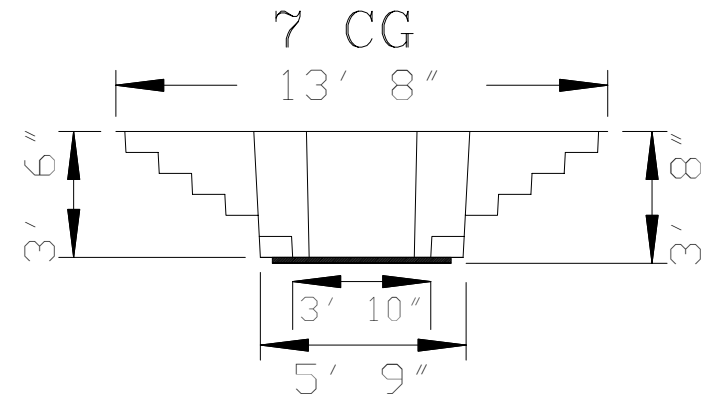

Model — 7

Weight: D/E 350lbs.
S/E 325lbs.

Capacity: D/E 725 gallons
S/E 700 gallons

Model 7 CG

Step Location Points

Side View

Model 7 C

Model 7 B