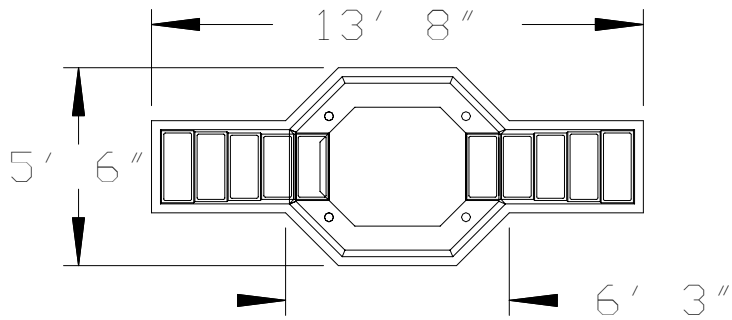

Model — 7

Weight: D/E 350lbs.
S/E 325lbs.

Capacity: D/E 725 gallons
S/E 700 gallons

Model 7 CG

Step Location Points

Side View

Model 7 C

Model 7 B