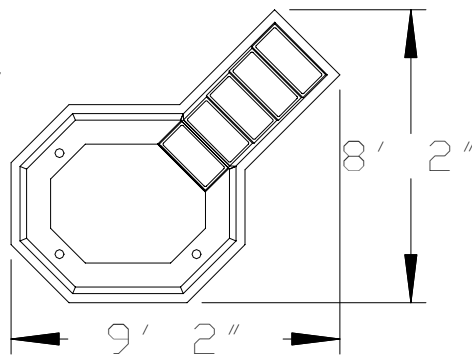

Model — 7

Weight: D/E 350lbs.
S/E 325lbs.

Capacity: D/E 725 gallons
S/E 700 gallons

Model 7 CG

Step Location Points

Side View

Model 7 C

Model 7 B