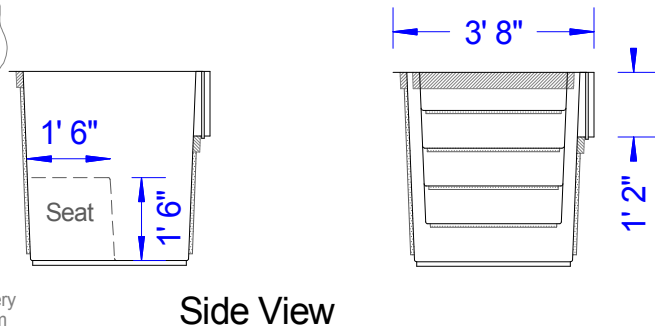

Note: All drawings are the property of Piedmont Fiberglass Inc. Dimensions and designs may be altered slightly to accommodate manufacturing.

PO Box 6513
High Point, NC 27262
800-736-3113
www.churchoutlet.com

DRY-MINISTER
Model : **8-LE-WINDOW**

Scale:
Drawn by:
TJD/JEM
Created On
8/16/02
Updated On
08/04/08