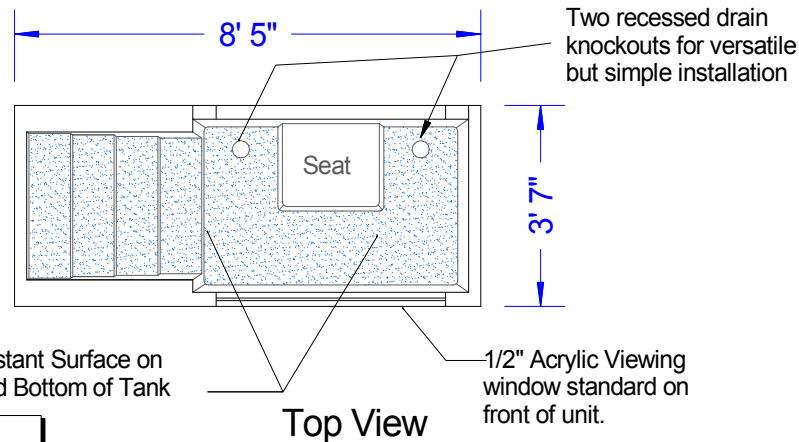

2" recessed area for ease
of dry minister baptism

Slip Resistant Surface on
Steps and Bottom of Tank

Baptistry Data
 Overall Width = 3'-7 1/2"
 Overall Length = 8'-5"
 Overall Height = 3'-6"
 Overall Depth = 3'-5"
 Unit Weight = 350 lbs.
 Water Capacity = 400Gallons
 Recommended Heater: PBH 5.5 E-Z Fill
 PBH 5.5