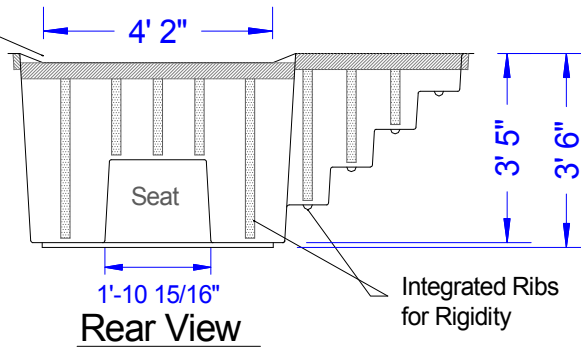

2" recessed area for ease
of dry minister baptism

Slip Resistant Surface on
Steps and Bottom of Tank

Baptistry Data
 Overall Width = 3'-7 1/2"
 Overall Length = 8'-5"
 Overall Height = 3'-6"
 Overall Depth = 3'-5"
 Unit Weight = 350 lbs.
 Water Capacity = 400Gallons
 Recommended Heater: PBH 5.5 E-Z Fill
 PBH 5.5