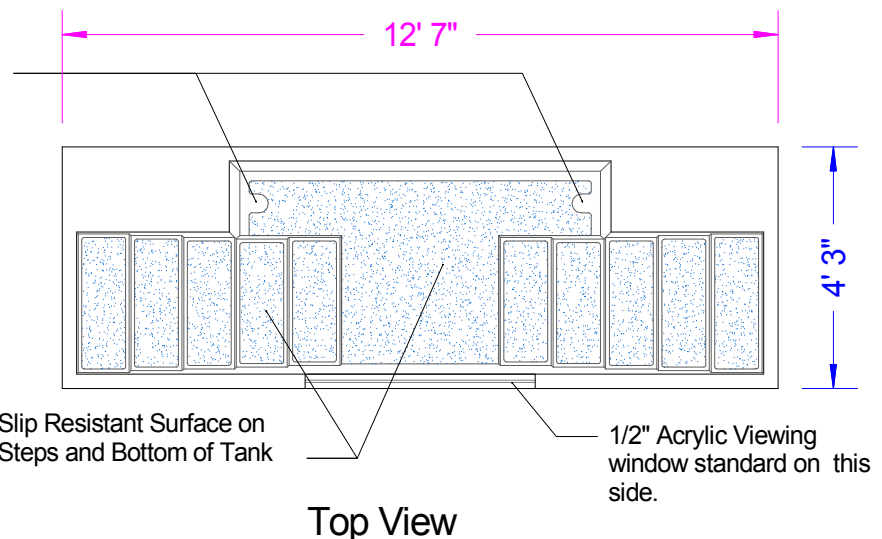

Two recessed drain knockouts for versatile but simple installation

Baptistry Data

- Overall Width = 4'-3"
- Overall Length = 12'-7"
- Overall Height = 3'-8"
- Overall Depth = 3'-6"
- Unit Weight = 350 lbs.
- Water Capacity = 575 Gallons
- Recommended Heater: PBH 10k E-Z Fill PBH 10k
- Optional Heater: PBH 5.5 E-Z Fill PBH 5.5