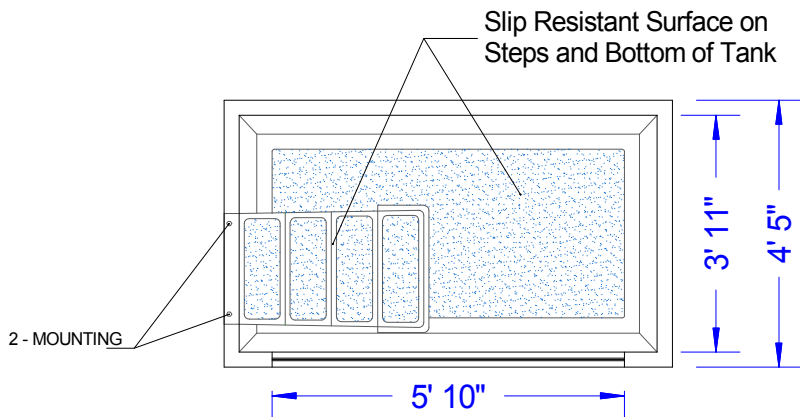

Available Colors

- Blue
- White
- Aqua
- Cream

Note: Color samples available at customers request

Top View

Note: All drawings are the property of Piedmont Fiberglass Inc. Dimensions and designs may be altered slightly to accomodate manufacturing.

PO Box 6513
High Point, NC 27262
800-736-3113
www.churchoutlet.com

BAPTISTERY

Model :

4-SE-WINDOW

Scale:

Drawn by:

TJD/JEM

Created On

8/16/02

Updated On

07/29/08