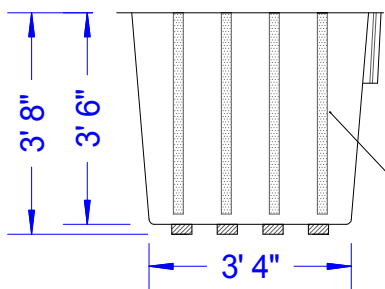

**Skeletal View**

**Rear View**

(4) 2x4's Molded Into Bottom Of Unit

**Side View**

Integrated Ribs for Rigidity

**Front View**

**Baptistery Data**  
 Overall Width = 4'-5"  
 Overall Length = 7'-5"  
 Overall Height = 3'-8"  
 Overall Depth = 3'-6"  
 Unit Weight = 325 lbs.  
 Water Capacity = 550 Gallons  
 Recommended Heater: PBH 5500 E-Z Fill  
 PBH 5500