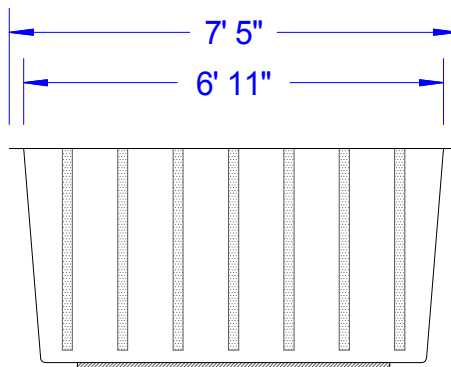

**Skeletal View**

**Rear View**

(4) 2x4's Molded Into Bottom Of Unit

**Side View**

Integrated Ribs for Rigidity

**Front View**

**Baptistery Data**  
 Overall Width = 4'-5"  
 Overall Length = 7'-5"  
 Overall Height = 3'-8"  
 Overall Depth = 3'-6"  
 Unit Weight = 325 lbs.  
 Water Capacity = 550 Gallons  
 Recommended Heater: PBH 5500 E-Z Fill  
 PBH 5500