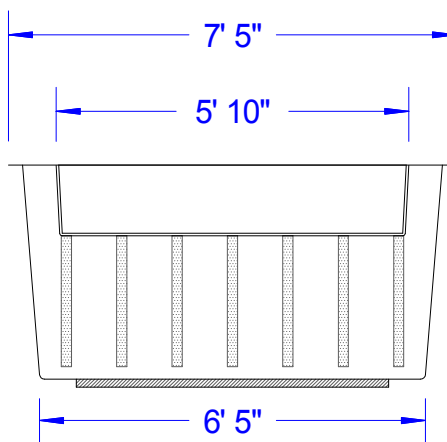

**Skeletal View**

**Rear View**

(4) 2x4's Molded Into Bottom Of Unit

**Side View**

Integrated Ribs for Rigidity

**Front View**

**Baptistery Data**  
 Overall Width = 4'-5"  
 Overall Length = 7'-5"  
 Overall Height = 3'-8"  
 Overall Depth = 3'-6"  
 Unit Weight = 325 lbs.  
 Water Capacity = 550 Gallons  
 Recommended Heater: PBH 5500 E-Z Fill  
 PBH 5500