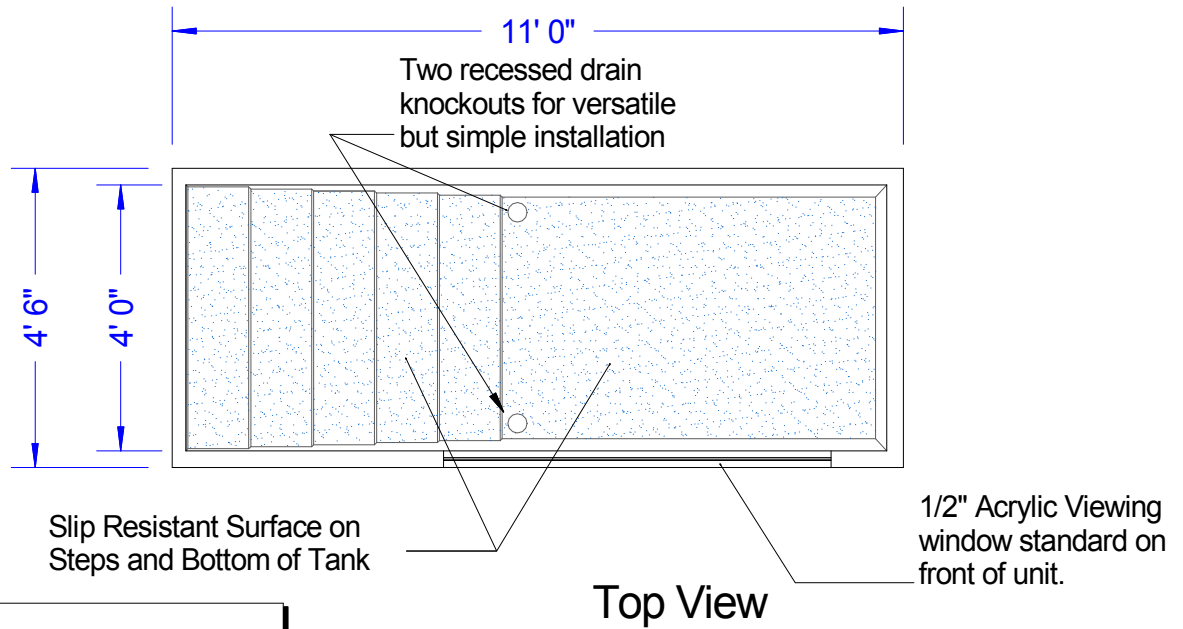

figure shown for scale reference

Baptistery Data
 Overall Width = 4'-6"
 Overall Length = 11'
 Overall Height = 3'-8"
 Overall Depth = 3'-6"
 Unit Weight = 325 lbs.
 Water Capacity = 775 Gallons
 Recommended Heater: PBH 10K E-Z Fill
 PBH 10K