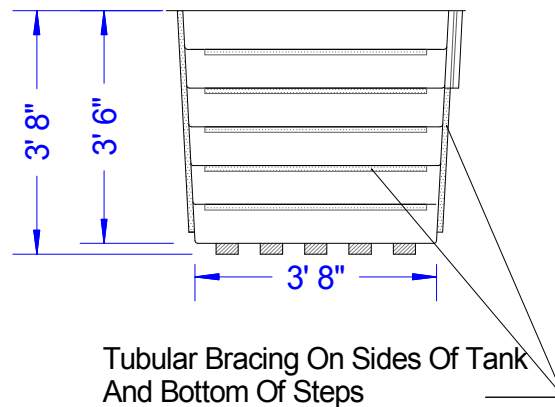

figure shown for scale reference

Baptistery Data
 Overall Width = 4'-6"
 Overall Length = 11'
 Overall Height = 3'-8"
 Overall Depth = 3'-6"
 Unit Weight = 325 lbs.
 Water Capacity = 775 Gallons
 Recommended Heater: PBH 10K E-Z Fill
 PBH 10K