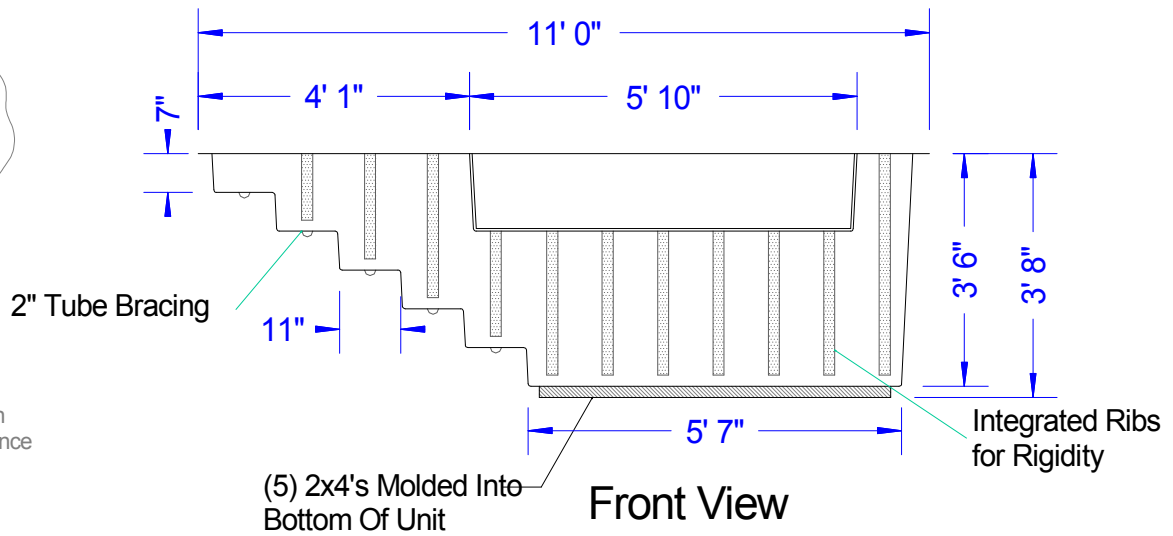

figure shown for scale reference

Baptistery Data
 Overall Width = 4'-6"
 Overall Length = 11'
 Overall Height = 3'-8"
 Overall Depth = 3'-6"
 Unit Weight = 325 lbs.
 Water Capacity = 775 Gallons
 Recommended Heater: PBH 10K E-Z Fill
 PBH 10K