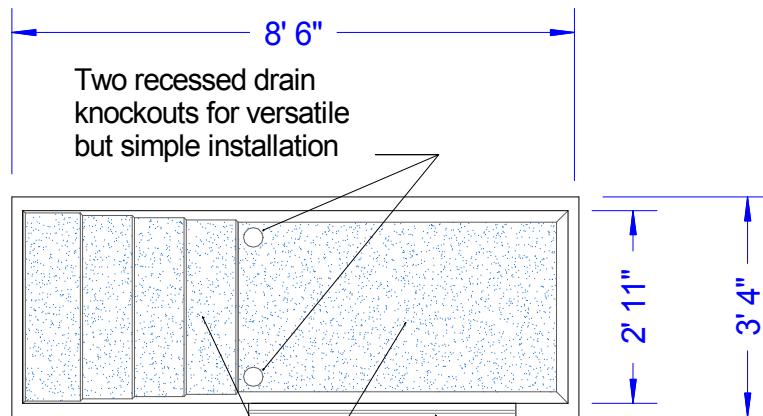

figure shown for scale reference

Front View

Top View

Slip Resistant Surface on Steps and Bottom of Tank

1/2" Acrylic Viewing window standard on front of unit.

Baptistery Data
 Overall Width = 3'-4"
 Overall Length = 8'-7"
 Overall Height = 3'-6"
 Overall Depth = 3'-4"
 Unit Weight = 275 lbs.
 Water Capacity = 375 Gallons
 Recommended Heater: PBH 5.5 E-Z Fill
 PBH 5.5

Available Colors

- Blue
- White
- Aqua
- Cream

Note: Color samples available at customers request

Side View

Tubular Bracing On Sides Of Tank And Bottom Of Steps

Note: All drawings are the property of Piedmont Fiberglass Inc. Dimensions and designs may be altered slightly to accomodate manufacturing.