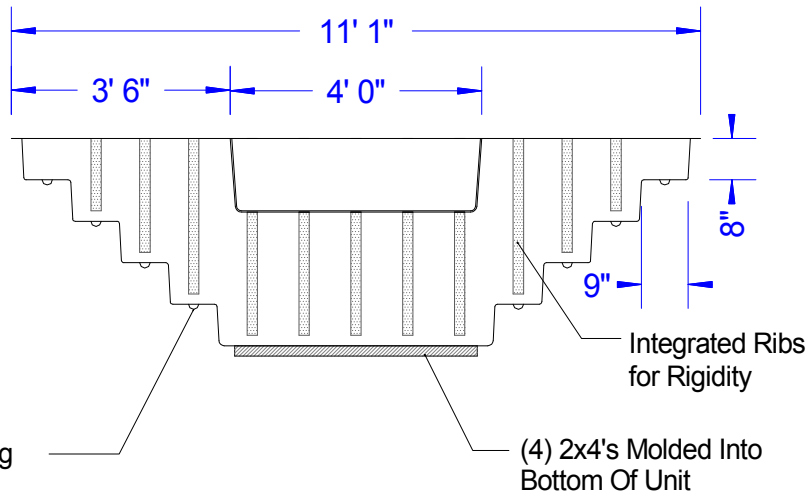

figure shown for scale reference

Front View

Top View

Slip Resistant Surface on Steps and Bottom of Tank

1/2" Acrylic Viewing window standard on front of unit.

Baptistry Data
 Overall Width = 3'-4"
 Overall Length = 11'-1"
 Overall Height = 3'-6"
 Overall Depth = 3'-4"
 Unit Weight = 300 lbs.
 Water Capacity = 425 Gallons
 Recommended Heater: PBH 5.5 E-Z Fill
 PBH 5.5

Available Colors

- Blue
- White
- Aqua
- Cream

Note: Color samples available at customers request

Tubular Bracing On Sides Of Tank And Bottom Of Steps

Side View

Note: All drawings are the property of Piedmont Fiberglass Inc. Dimensions and designs may be altered slightly to accommodate manufacturing.