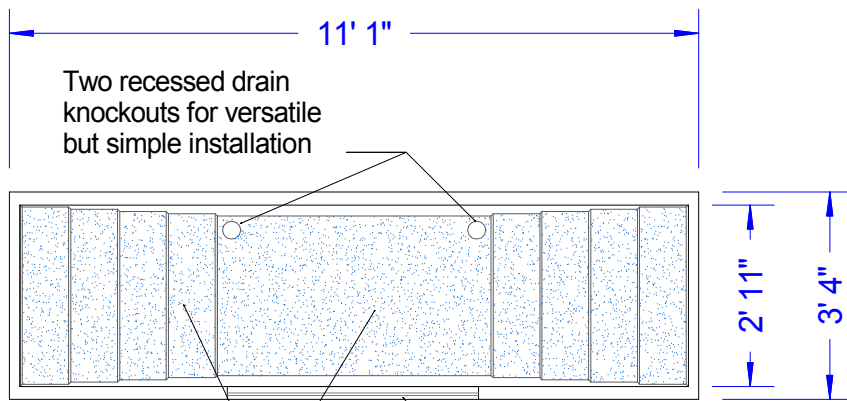

figure shown for scale reference

Front View

Top View

Slip Resistant Surface on Steps and Bottom of Tank

1/2" Acrylic Viewing window standard on front of unit.

Baptistry Data
 Overall Width = 3'-4"
 Overall Length = 11'-1"
 Overall Height = 3'-6"
 Overall Depth = 3'-4"
 Unit Weight = 300 lbs.
 Water Capacity = 425 Gallons
 Recommended Heater: PBH 5.5 E-Z Fill
 PBH 5.5

Available Colors

- Blue
- White
- Aqua
- Cream

Note: Color samples available at customers request

Tubular Bracing On Sides Of Tank And Bottom Of Steps

Side View

Note: All drawings are the property of Piedmont Fiberglass Inc. Dimensions and designs may be altered slightly to accommodate manufacturing.