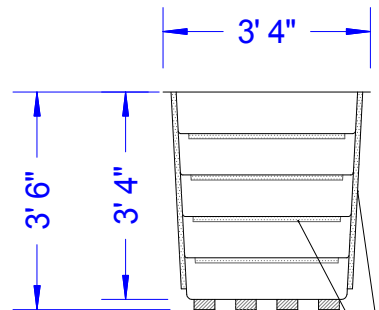

Available Colors

- Blue
- White
- Aqua
- Cream

Note: Color samples available at customers request

Tubular Bracing On Sides Of Tank And Bottom Of Steps

Side View

Note: All drawings are the property of Piedmont Fiberglass Inc. Dimensions and designs may be altered slightly to accommodate manufacturing.

P.O. Box 6513
High Point, NC 27262
800-736-3113
www.churchoutlet.com

Baptistry

Model : **2DE Window**

Scale:

Drawn by:
TJD/MDL/JEM
Created On
8/16/02
Updated On
07/24/08