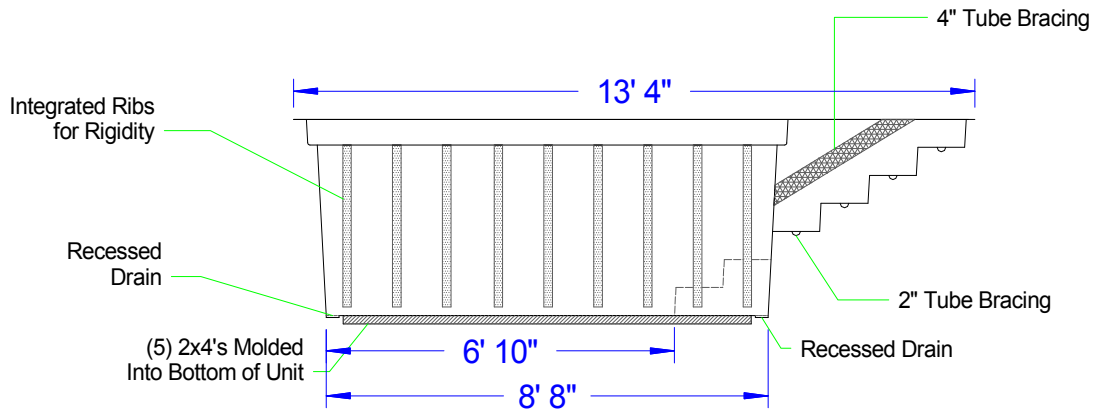

figure shown for scale reference

Four recessed drain knockouts for versatile but simple installation

Top View

Front View

Baptistery Data
 Overall Width = 5'-0"
 Overall Length = 13'-3 11/16"
 Overall Height = 4'-0"
 Overall Depth = 3'-10"
 Unit Weight = 350 lbs.
 Water Capacity = 1170 Gallons
 Recommended Heater: PBH 10K E-Z Fill
 PBH 10K