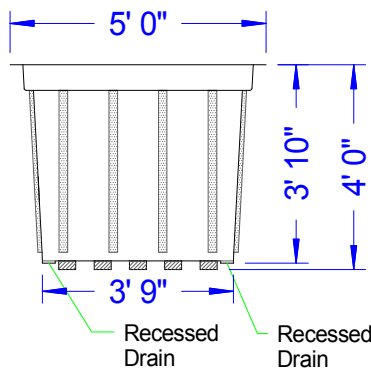

Available Colors

- Blue
- White
- Aqua
- Cream

Note: Color samples available at customers request

No Step Side View