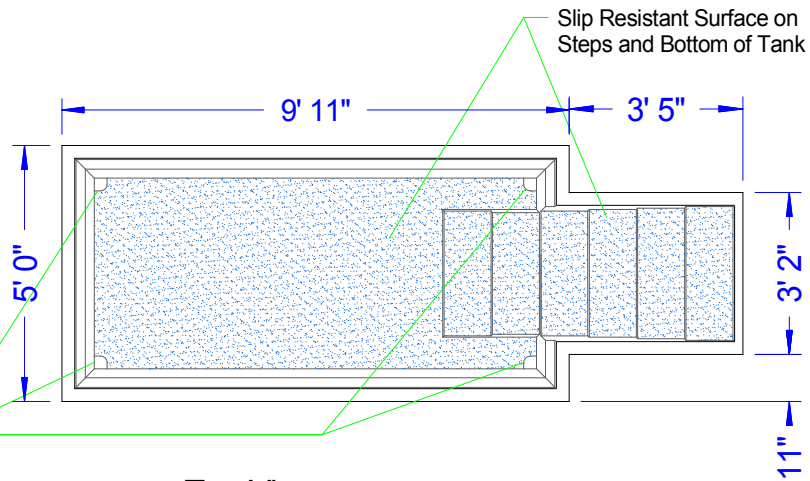

figure shown for scale reference

Four recessed drain knockouts for versatile but simple installation

Top View

Front View

Baptistery Data
 Overall Width = 5'-0"
 Overall Length = 13'-3 11/16"
 Overall Height = 4'-0"
 Overall Depth = 3'-10"
 Unit Weight = 350 lbs.
 Water Capacity = 1170 Gallons
 Recommended Heater: PBH 10K E-Z Fill
 PBH 10K