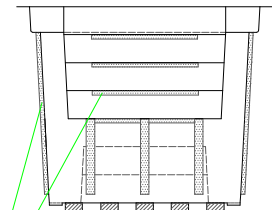

Step Side View

Note: All drawings are the property of Piedmont Fiberglass Inc. Dimensions and designs may be altered slightly to accommodate manufacturing.