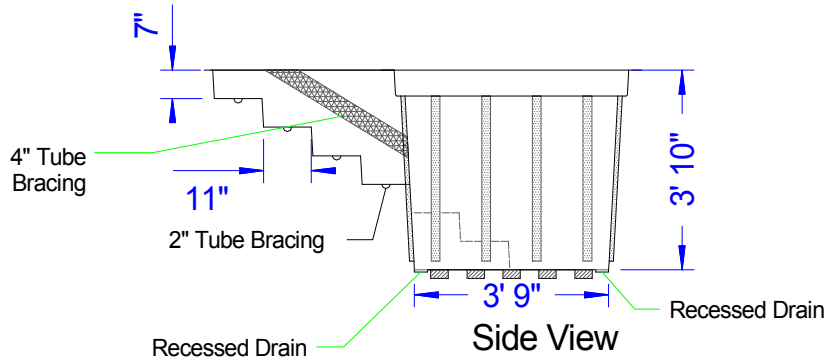

Available Colors

- Blue
- White
- Aqua
- Cream

Note: Color samples available at customers request

Side View

Note: All drawings are the property of Piedmont Fiberglass Inc. Dimensions and designs may be altered slightly to accommodate manufacturing.

PO Box 6513
High Point, NC 27262
800-736-3113
www.churchoutlet.com

BAPTISTRY

Model :

1-A

Scale:

Drawn by:
TJD/JEM
Created On
7/1/08
Updated On
8/14/08