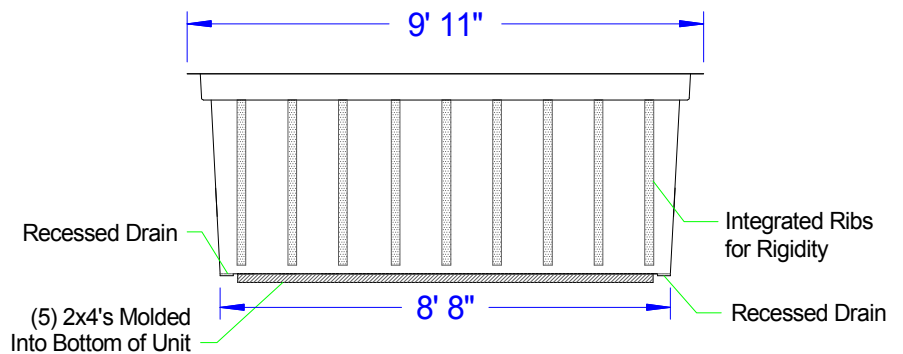

Slip Resistant Surface on Steps and Bottom of Tank

Top View

Back View

Tubular Bracing on Sides of Tank and Bottom of Steps

Front View

**Baptistry Data**  
 Overall Width = 8'-4 13/16"  
 Overall Length = 9'-10 7/8"  
 Overall Height = 4'-0"  
 Overall Depth = 3'-10"  
 Unit Weight = 350 lbs.  
 Water Capacity = 1170 Gallons  
 Recommended Heater: PBH 10K E-Z Fill  
 PBH 10K