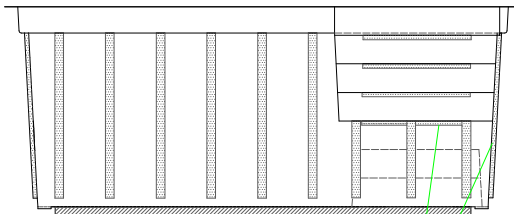

Slip Resistant Surface on Steps and Bottom of Tank

Top View

Back View

Tubular Bracing on Sides of Tank and Bottom of Steps

Front View

**Baptistry Data**  
 Overall Width = 8'-4 13/16"  
 Overall Length = 9'-10 7/8"  
 Overall Height = 4'-0"  
 Overall Depth = 3'-10"  
 Unit Weight = 350 lbs.  
 Water Capacity = 1170 Gallons  
 Recommended Heater: PBH 10K E-Z Fill  
 PBH 10K