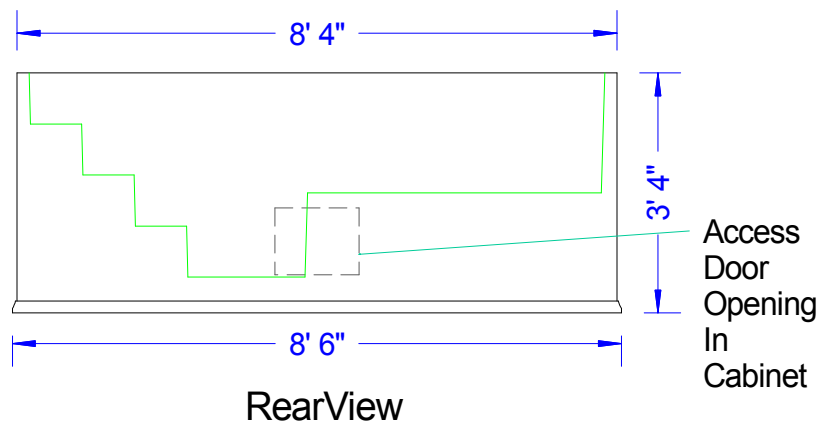

figure shown
for scale reference

May be
Purchased
without
Cabinet

Front View

RearView

Top View

Side View

Baptistry Data
 Overall Width = 2'-6 1/2"
 Overall Length = 8'-2"
 Overall Height = 3'-4"
 Overall Depth = 2'-10" +/-
 Unit Weight = 100 lbs.
 Water Capacity = 210 Gallons
 Recommended Heater: PBH 1