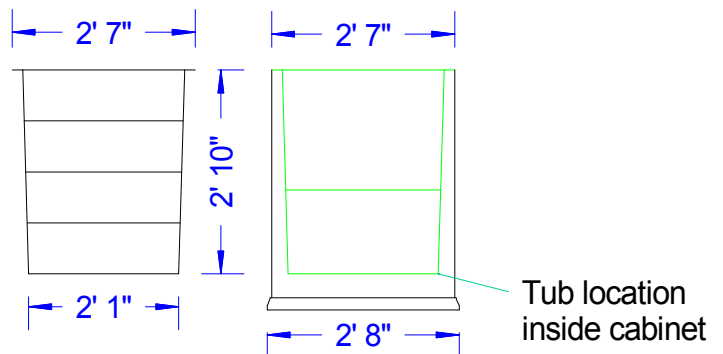

figure shown
for scale reference

May be
Purchased
without
Cabinet

Front View

RearView

Top View

Side View

Baptistry Data
 Overall Width = 2'-6 1/2"
 Overall Length = 8'-2"
 Overall Height = 3'-4"
 Overall Depth = 2'-10" +/-
 Unit Weight = 100 lbs.
 Water Capacity = 210 Gallons
 Recommended Heater: PBH 1