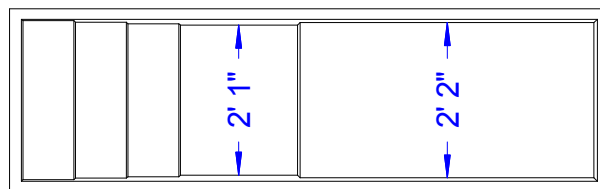

figure shown
for scale reference

May be
Purchased
without
Cabinet

Front View

RearView

Top View

Side View

Baptistry Data
 Overall Width = 2'-6 1/2"
 Overall Length = 8'-2"
 Overall Height = 3'-4"
 Overall Depth = 2'-10" +/-
 Unit Weight = 100 lbs.
 Water Capacity = 210 Gallons
 Recommended Heater: PBH 1