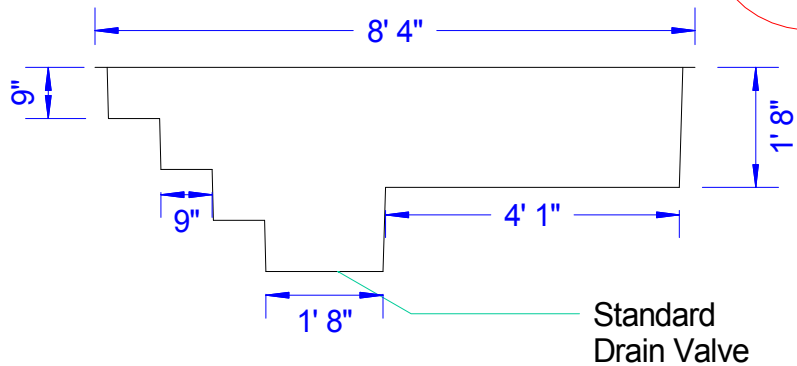

figure shown
for scale reference

May be
Purchased
without
Cabinet

Front View

RearView

Top View

Side View

Baptistry Data
 Overall Width = 2'-6 1/2"
 Overall Length = 8'-2"
 Overall Height = 3'-4"
 Overall Depth = 2'-10" +/-
 Unit Weight = 100 lbs.
 Water Capacity = 210 Gallons
 Recommended Heater: PBH 1