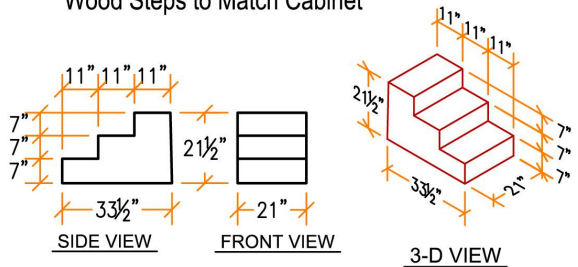

Wood Steps to Match Cabinet