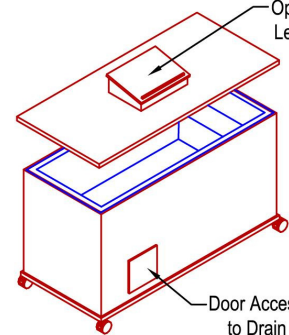

Baptistry Info.

Width: 32³/₄"
Length: 7'-3¹/₄"
Depth: 36" inside
Water Capacity: 125 gal.
Recommended Heater:
BPH10 - 110 volt.

Items included with Cabinet:

- Lid
- Cross
- Steps
- Drain

Available in Birch or Oak

Completely Self Supportive Framed Unit

3-D VIEWS

Frame omitted to show interior Dimensions

Optional Accessories

Lectern

Optional Communion Front

This Do In Remembrance of Me

Wheel Kit

Wood Steps to Match Cabinet

6PXL Portable w/ Cabinet and Options

3-D FRONT VIEW
Not to scale

Baptistry in Cabinet

Optional Wheel Kit

Optional Lectern

3-D REAR VIEW
Not to scale

Door Access to Drain

Note:

All interior corners are rounded for safety.