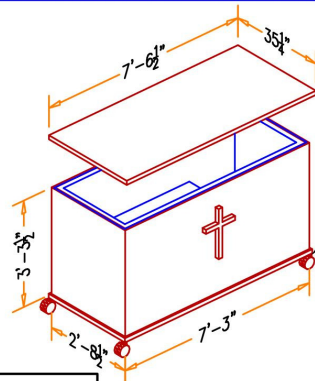

Baptistry Info.

Width: 32³/₄"
Length: 7'-3¹/₄"
Depth: 36" inside
Water Capacity: 125 gal.
Recommended Heater:
BPH10 - 110 volt.

Items included with Cabinet:

- Lid
- Cross
- Steps
- Drain

Available in Birch or Oak

Optional Finish:

2 coats of Min Wax stain
2 coats of clear polyurethane

6PXL Portable "Frame only"

Our Portable baptistry can be purchased with a self supporting Frame only or with a versatile Cabinet that can be used as a Communion table or Pulpit.

Completely Self Supportive Framed Unit

3-D VIEWS

Frame omitted to show interior Dimensions

Optional Accessories

Lectern

Optional Communion Front

This Do In Remembrance of Me

Wheel Kit

Wood Steps to Match Cabinet

6PXL Portable w/ Cabinet and Options

3-D FRONT VIEW
Not to scale

Baptistry in Cabinet

Optional Wheel Kit

Optional Lectern

3-D REAR VIEW
Not to scale

Door Access to Drain