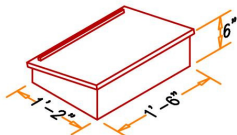

Optional Accessories

Lectern

Optional Communion Front

This Do In Remembrance of Me