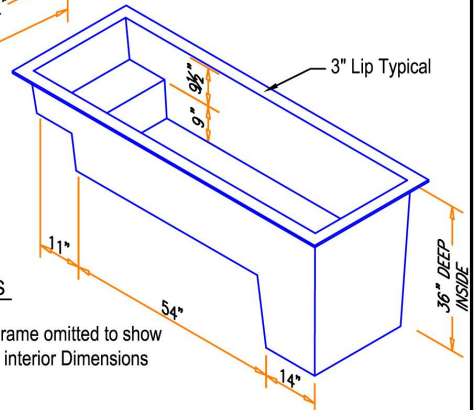

Baptistry Info.

Width: 32³/₄"
Length: 7'-3¹/₄"
Depth: 36" inside
Water Capacity: 125 gal.
Recommended Heater:
BPH10 - 110 volt.

Items included with Cabinet:

- Lid
- Cross
- Steps
- Drain

Available in Birch or Oak

Optional Finish:

2 coats of Min Wax stain
2 coats of clear polyurethane

6PXL Portable "Frame only"

Our Portable baptistry can be purchased with a self supporting Frame only or with a versatile Cabinet that can be used as a Communion table or Pulpit.

Note:

All interior corners are rounded for safety.