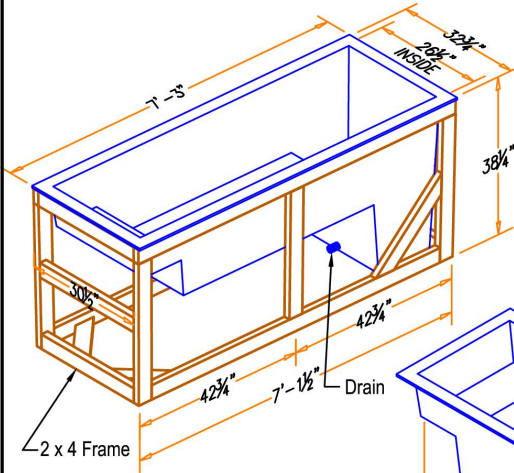

Baptistry Info.

Width: 32³/₄"
Length: 7'-3¹/₄"
Depth: 36" inside
Water Capacity: 125 gal.
Recommended Heater:
BPH10 - 110 volt.

Items included with Cabinet:

- Lid
- Cross
- Steps
- Drain

Available in Birch or Oak

Optional Finish:

2 coats of Min Wax stain
2 coats of clear polyurethane

6PXL Portable "Frame only"

Our Portable baptistry can be purchased with a self supporting Frame only or with a versatile Cabinet that can be used as a Communion table or Pulpit.