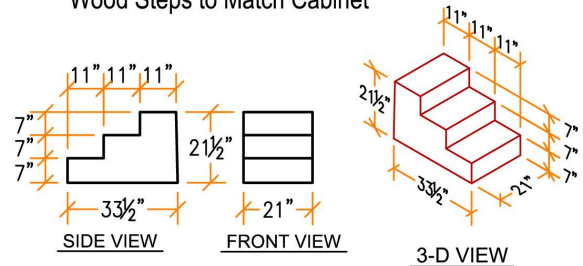

Baptistry in Cabinet

Baptistry Info.

Width: 34"
Length: 6'-4½"
Depth: 36" inside
Water Capacity: 100 gal.
Recommended Heater:
BPH10 - 110 volt.

Items included with Cabinet:

- Lid
- Cross
- Steps
- Drain

Available in Birch or Oak

Optional Finish:

2 coats of Min Wax stain
2 coats of clear polyurethane

Optional Accessories

Lectern

Optional Communion Front

This Do In Remembrance of Me

Wheel Kit

Wood Steps to Match Cabinet