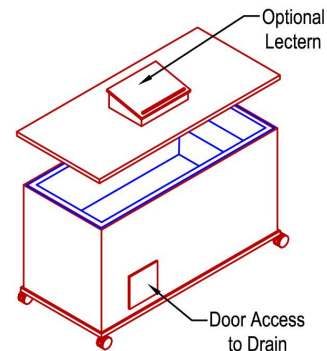

Baptistry Info.

Width: 34"
 Length: 6'-4½"
 Depth: 36" inside
 Water Capacity: 100 gal.
 Recommended Heater:
 BPH10 - 110 volt.

Items included with Cabinet:

- Lid
- Cross
- Steps
- Drain

Available in Birch or Oak

6P Portable "Frame only"

Completely Self Supporting Framed Unit

Our Portable baptistry can be purchased with a self supporting Frame only or with a versatile Cabinet that can be used as a Communion table or Pulpit.

3-D VIEWS

Frame omitted to show interior Dimensions

6P Portable w/ Cabinet and Options

3-D FRONT VIEW
Not to scale

Baptistry in Cabinet

3-D REAR VIEW
Not to scale

Note:

All interior corners are rounded for safety.