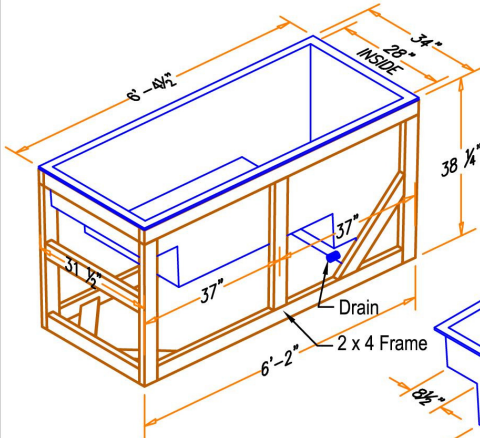

Baptistry Info.

Width: 34"
 Length: 6'-4½"
 Depth: 36" inside
 Water Capacity: 100 gal.
 Recommended Heater:
 BPH10 - 110 volt.

Items included with Cabinet:

- Lid
- Cross
- Steps
- Drain

Available in Birch or Oak

6P Portable "Frame only"

Completely Self Supporting Framed Unit

Our Portable baptistry can be purchased with a self supporting Frame only or with a versatile Cabinet that can be used as a Communion table or Pulpit.

3-D VIEWS

Frame omitted to show interior Dimensions

6P Portable w/ Cabinet and Options

3-D FRONT VIEW
Not to scale

Baptistry in Cabinet

3-D REAR VIEW
Not to scale

Note:

All interior corners are rounded for safety.