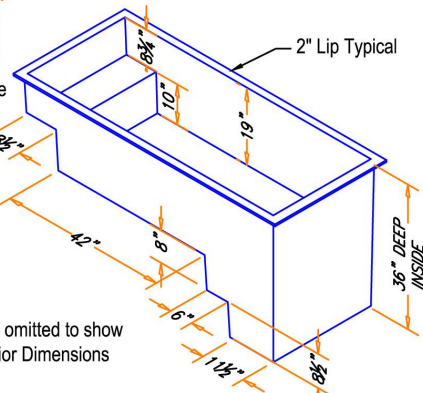

Baptistry Info.

Width: 34"
 Length: 6'-4½"
 Depth: 36" inside
 Water Capacity: 100 gal.
 Recommended Heater:
 BPH10 - 110 volt.

Items included with Cabinet:

- Lid
- Cross
- Steps
- Drain

Available in Birch or Oak

6P Portable "Frame only"

Completely Self Supporting Framed Unit

Our Portable baptistry can be purchased with a self supporting Frame only or with a versatile Cabinet that can be used as a Communion table or Pulpit.

3-D VIEWS

Frame omitted to show interior Dimensions

6P Portable w/ Cabinet and Options

3-D FRONT VIEW
Not to scale

Baptistry in Cabinet

3-D REAR VIEW
Not to scale

Note:

All interior corners are rounded for safety.