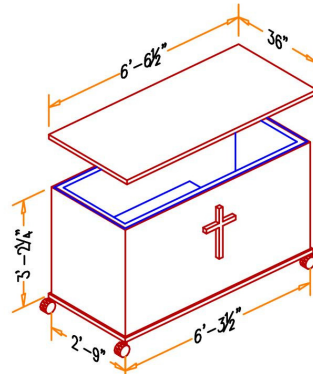

Baptistry Info.

Width: 34"
 Length: 6'-4½"
 Depth: 36" inside
 Water Capacity: 100 gal.
 Recommended Heater:
 BPH10 - 110 volt.

Items included with Cabinet:

- Lid
- Cross
- Steps
- Drain

Available in Birch or Oak

6P Portable "Frame only"

Completely Self Supporting Framed Unit

Our Portable baptistry can be purchased with a self supporting Frame only or with a versatile Cabinet that can be used as a Communion table or Pulpit.

3-D VIEWS

Frame omitted to show interior Dimensions

6P Portable w/ Cabinet and Options

3-D FRONT VIEW
Not to scale

Baptistry in Cabinet

3-D REAR VIEW
Not to scale

Note:

All interior corners are rounded for safety.