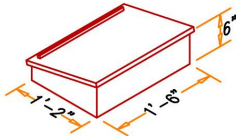

Baptistry Info.

Width: 34"
Length: 6'-4½"
Depth: 36" inside
Water Capacity: 100 gal.
Recommended Heater:
BPH10 - 110 volt.

Items included with Cabinet:

- Lid
- Cross
- Steps
- Drain

Available in Birch or Oak

Optional Finish:

2 coats of Min Wax stain
2 coats of clear polyurethane

Optional Accessories

Lectern

Optional Communion Front

This Do In Remembrance of Me